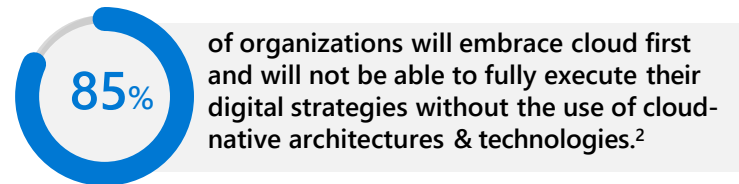

Migrate and modernize infrastructure and workloads

Turn your vision into impact

The pandemic transformed organizations. What had been aspirational, became foundational. Today's businesses are competing on a different scale and innovating customer and user experiences. The vast majority are adopting cloud infrastructure to drive these digital initiatives.

Enable critical outcomes for business leaders

- Optimize tech investments** Organizations are realizing a **427% return on investment** while lowering the impacts of their technical debt and doing more with less.
- Increase performance and business resiliency** With more global regions you can reduce latency, guarantee **99.99% SLA against failures** and gain higher availability, disaster recovery and backup compared to on-premise.
- Secure and protect everything** Increase your security posture and compliance management with over 325 regulatory standards out of the box. Using the right tools **reduces time spent on security and compliance by 30%**.³
- Enable agility and innovation** Increase productivity, reduce time to market, and compete at scale. Today **9.5% of an organization's revenue is at risk** due to bad customer and user experiences.