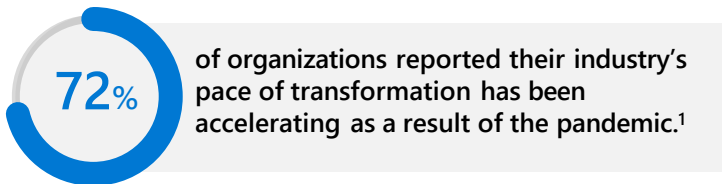

Migrate and modernize infrastructure and workloads

Turn your vision into impact

The pandemic transformed organizations. What had been aspirational, became foundational. Today's businesses are competing on a different scale and innovating customer and user experiences. The vast majority are adopting cloud infrastructure to drive these digital initiatives.

Enable critical outcomes for business leaders

- Optimize tech investments** Organizations are realizing a **427% return on investment** while lowering the impacts of their technical debt and doing more with less.
- Increase performance and business resiliency** With more global regions you can reduce latency, guarantee **99.99% SLA against failures** and gain higher availability, disaster recovery and backup compared to on-premise.
- Secure and protect everything** Increase your security posture and compliance management with over 325 regulatory standards out of the box. Using the right tools **reduces time spent on security and compliance by 30%**.³
- Enable agility and innovation** Increase productivity, reduce time to market, and compete at scale. Today **9.5% of an organization's revenue is at risk** due to bad customer and user experiences.